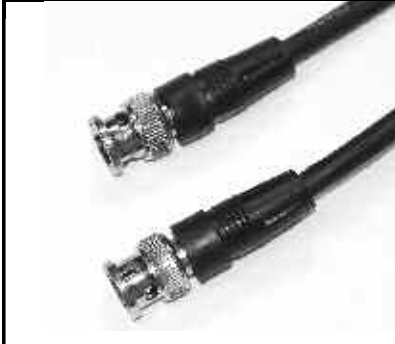

Yorkville Insert Cables - Other

MC-1YF

MC-1YM

PC-10ISMP/PC-10ISMPS

PC-10ISMXM

PC-10ISXMP4

PC-6ISXPM

Model	Length	Configuration
MC-1YF	1 ft.	'Y' cable - 1x XLR male to 2x XLR female - premium ends
MC-1YM	1 ft.	'Y' cable - 1x XLR female to 2x XLR male - premium ends
PC-10ISMP	10 ft.	1/8-inch stereo male to 2x 1/4-inch male - premium ends
PC-10ISMPS	10 ft.	1/8-inch stereo male to 2x 1/4-inch TRS male - premium ends
PC-10ISMXM	10 ft.	1/8-inch stereo male to 2x XLR Male - premium ends
PC-10ISXMP4	10 ft.	4x 1/4-inch TRS male to 4x XLR female & 4x XLR male - premium ends
PC-6ISXPM	6 ft.	1/4-inch TRS male to 1x XLR male and 1x XLR

S/PDIF / RG59 Coax BNC to BNC
Cables 75ohm w/ Molded Connector

A106BNC 6 ft.
A110BNC 10 ft.

Yorkville S/PDIF RCA to RCA Cables

S/PDIF RCA to RCA Cables
75ohm w/ Premium Connectors

PC-10SPD 10 ft.
PC-15SPD 15 ft.