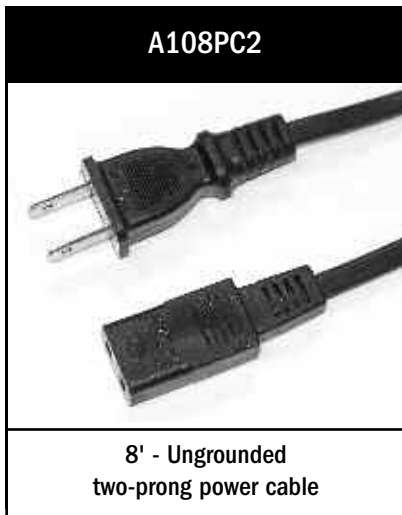

Power Cords / Accessory Packages

Apex Power Cords