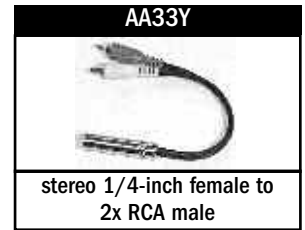

PA / Studio Specialty Cables

Apex 'Y' Cables