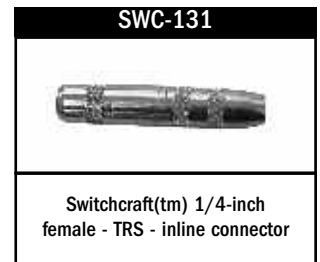

Connectors

Audio Connectors - 1/4-inch & Mini Phone Plugs