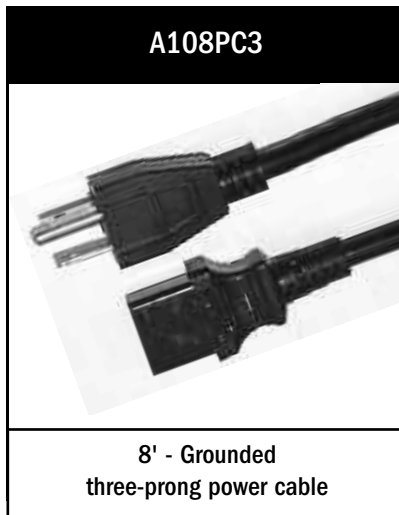

Power Cords / Accessory Packages

Apex Power Cords