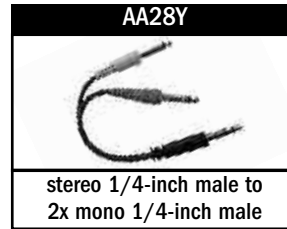

PA / Studio Specialty Cables

Apex 'Y' Cables