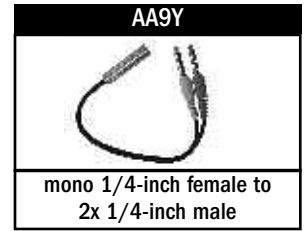

PA / Studio Specialty Cables

Apex 'Y' Cables