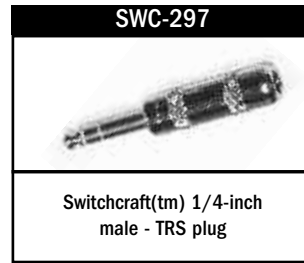

Connectors

Audio Connectors - 1/4-inch & Mini Phone Plugs