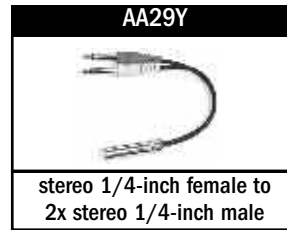

PA / Studio Specialty Cables

Apex 'Y' Cables