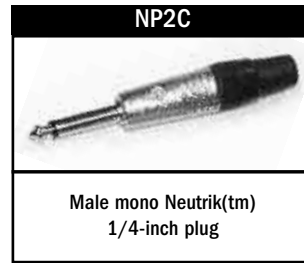

Connectors

Audio Connectors - 1/4-inch & Mini Phone Plugs