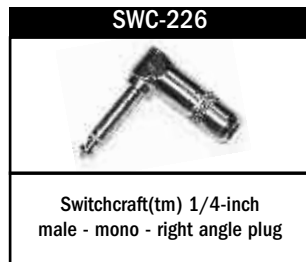

Connectors

Audio Connectors - 1/4-inch & Mini Phone Plugs