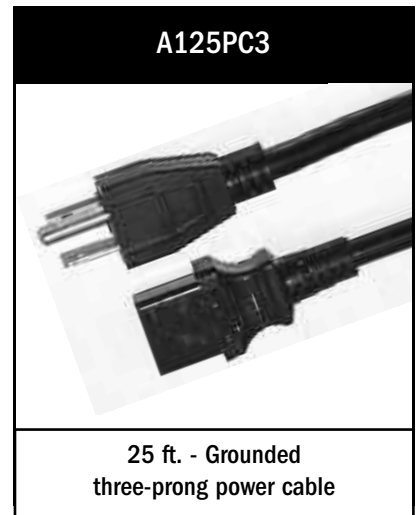

Power Cords / Accessory Packages

Apex Power Cords