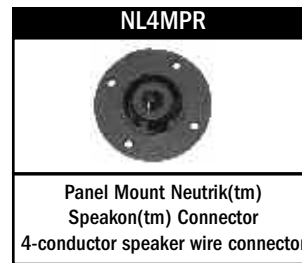

Power Cords / Accessory Packages

Apex Power Cords

Apex Accessory Packages

*AA67 (SAE)

Apex Studio Jack Panels

Neutrik(tm) Speakon Connectors

Audio Connectors - XLR

*See colour chart on back cover