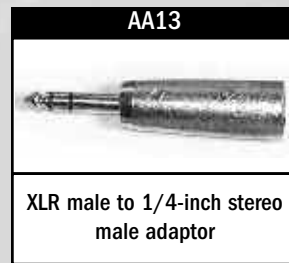

AA12

XLR female to 1/4-inch stereo
female adaptor

AA58

XLR female to stereo 1/4-inch
male adaptor

AA53

XLR female to RCA
female adaptor

Apex Audio Adaptors

Speaker Cables