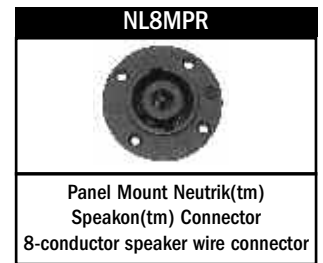

Power Cords / Accessory Packages

Apex Power Cords

Apex Accessory Packages

*AA67 (SAE)

Apex Studio Jack Panels

Neutrik(tm) Speakon Connectors

Audio Connectors - XLR

*See colour chart on back cover