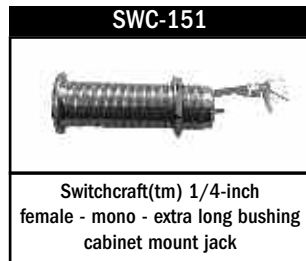

Connectors

Audio Connectors - 1/4-inch & Mini Phone Plugs