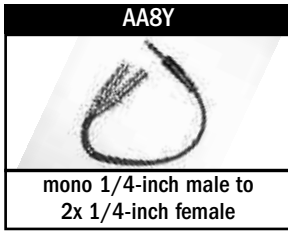

PA / Studio Specialty Cables

Apex 'Y' Cables