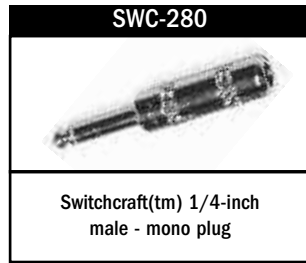

Connectors

Audio Connectors - 1/4-inch & Mini Phone Plugs