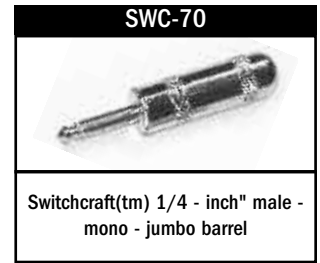

Connectors

Audio Connectors - 1/4-inch & Mini Phone Plugs