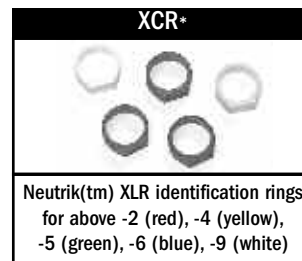

Power Cords / Accessory Packages

Apex Power Cords

Apex Accessory Packages

*AA67 (SAE)

Apex Studio Jack Panels

Neutrik(tm) Speakon Connectors

Audio Connectors - XLR

*See colour chart on back cover