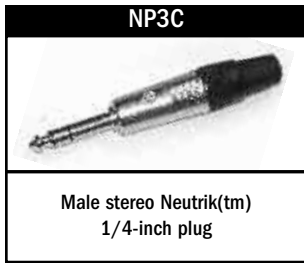

Connectors

Audio Connectors - 1/4-inch & Mini Phone Plugs