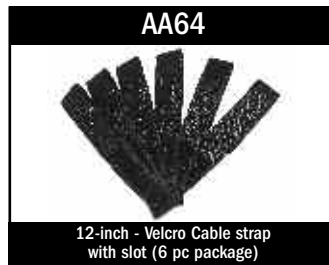

Apex Accessory Packages