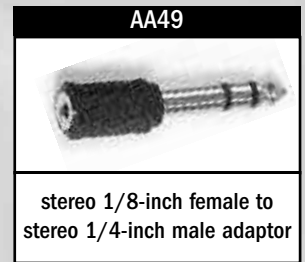

AA12

XLR female to 1/4-inch stereo
female adaptor

AA58

XLR female to stereo 1/4-inch
male adaptor

AA53

XLR female to RCA
female adaptor

Apex Audio Adaptors

Speaker Cables