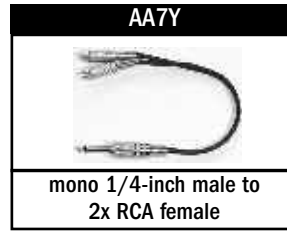

PA / Studio Specialty Cables

Apex 'Y' Cables